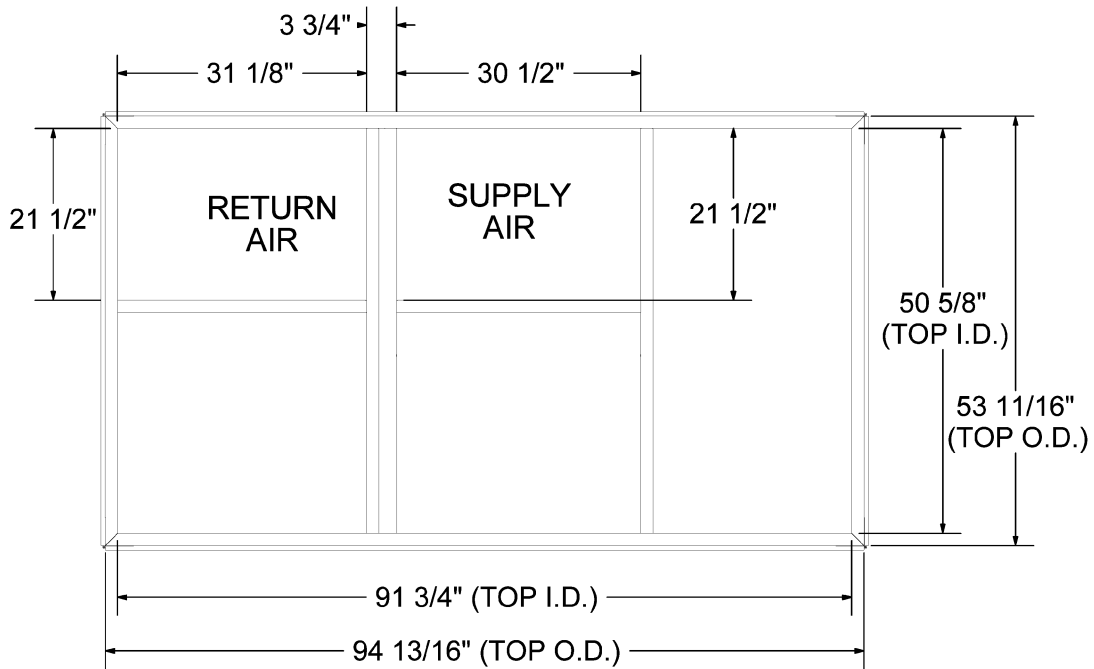

Cambridgeport

North 800-648-2872/Fax 978-462-9189
South 877-648-2872/Fax 901-566-0035

ISOLATION RAILS FOR LENNOX

ROOFTOP UNITS

LGC, LCC 090S, 102S, 120S, 150S
LGA, LCA 090H, 102H, 120H, 150H
LHA, THA 090, 102, 120, 150
TGA, TCA 090, 102, 120, 150

“L” Series & “T” Class B Box

FEATURES

- ASD=ASSEMBLED
- KND=KNOCKED DOWN
- MITERED TOP CORNERS
- FABRICATED OF EXTRUDED ALUMINUM
- FULL PERIMETER WEATHER SEAL
- 1" OF 2" STATIC DEFLECTION
- DUCT SUPPORTS INCLUDED
- INSTALLATION INSTRUCTIONS INCLUDED
- CANVAS DUCT CONNECTIONS NOT INCLUDED

PART #		
DEFLECTION	LENNOX	C.A.S.
1 INCH ASD	N/A	1007736
2 INCH ASD	N/A	1007737
1 INCH KND	N/A	1007738
2 INCH KND	N/A	1007739