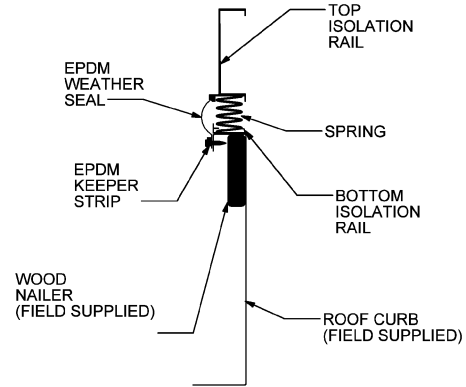

## ISOLATION RAILS FOR LENNOX

### ROOFTOP UNITS

LGC, LCC 090S, 102S, 120S, 150S  
 LGA, LCA 090H, 102H, 120H, 150H  
 LHA, THA 090, 102, 120, 150  
 TGA, TCA 090, 102, 120, 150

“L” Series & “T” Class B Box

#### FEATURES

- ASD=ASSEMBLED
- KND=KNOCKED DOWN
- MITERED TOP CORNERS
- FABRICATED OF EXTRUDED ALUMINUM
- FULL PERIMETER WEATHER SEAL
- 1" OF 2" STATIC DEFLECTION
- DUCT SUPPORTS INCLUDED
- INSTALLATION INSTRUCTIONS INCLUDED
- CANVAS DUCT CONNECTIONS NOT INCLUDED