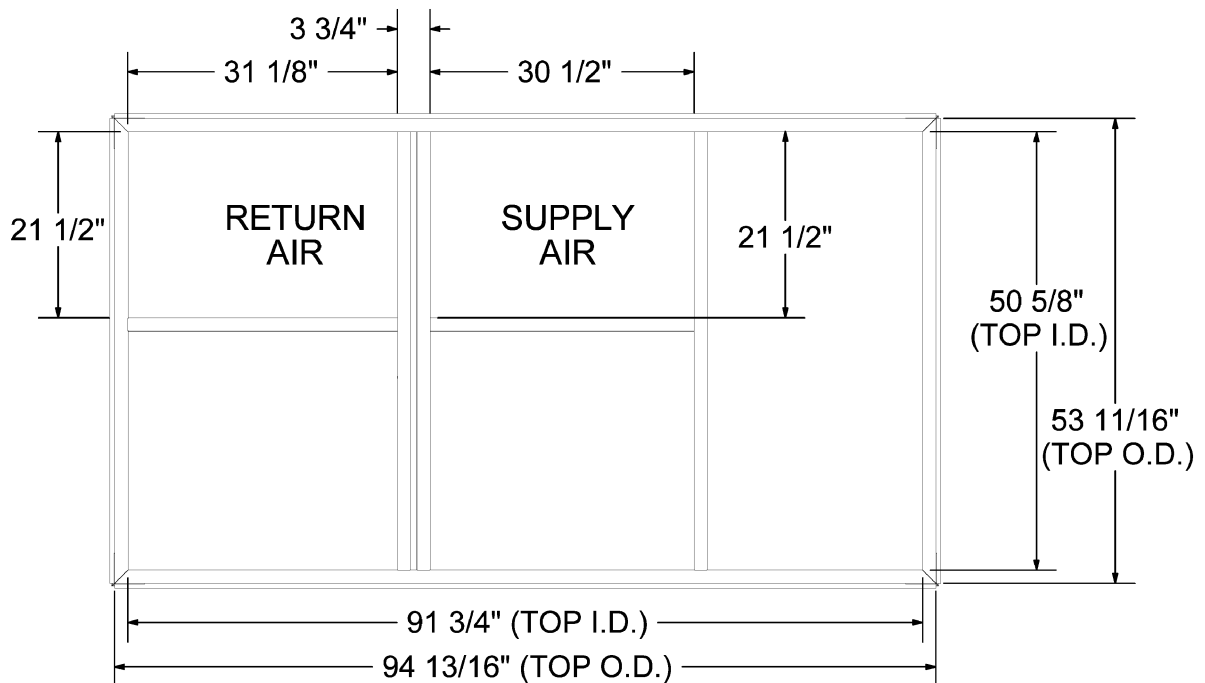

Cambridgeport

North 800-648-2872/Fax 978-462-9189
 South 877-648-2872/Fax 901-566-0035

ISOLATION CURBS FOR LENNOX

ROOFTOP UNITS

LGC, LCC 090S, 102S, 120S, 150S
 LGA, LCA 090H, 102H, 120H, 150H
 LHA, THA 090, 102, 120, 150
 TGA, TCA 090, 102, 120, 150

“L” Series & “T” Class B Box

FEATURES

- ASSEMBLED TO SUPPLIED ROOF CURB
- MITERED TOP CORNERS
- FABRICATED OF EXTRUDED ALUMINUM
- FULL PERIMETER WEATHER SEAL
- 1" OF 2" STATIC DEFLECTION
- DUCT SUPPORTS INCLUDED
- INSTALLATION INSTRUCTIONS INCLUDED
- CANVAS DUCT CONNECTIONS NOT INCLUDED

PART #		
DEFLECTION	LENNOX	C.A.S.
1 INCH	N/A	1007740
2 INCH	N/A	1007741