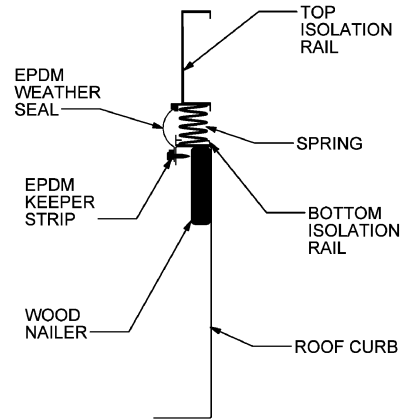

Cambridgeport

North 800-648-2872/Fax 978-462-9189
 South 877-648-2872/Fax 901-566-0035

ISOLATION CURBS FOR LENNOX

ROOFTOP UNITS

LGC, LCC 090S, 102S, 120S, 150S
 LGA, LCA 090H, 102H, 120H, 150H
 LHA, THA 090, 102, 120, 150
 TGA, TCA 090, 102, 120, 150

“L” Series & “T” Class B Box

FEATURES

- ASSEMBLED TO SUPPLIED ROOF CURB
- MITERED TOP CORNERS
- FABRICATED OF EXTRUDED ALUMINUM
- FULL PERIMETER WEATHER SEAL
- 1" OF 2" STATIC DEFLECTION
- DUCT SUPPORTS INCLUDED
- INSTALLATION INSTRUCTIONS INCLUDED
- CANVAS DUCT CONNECTIONS NOT INCLUDED