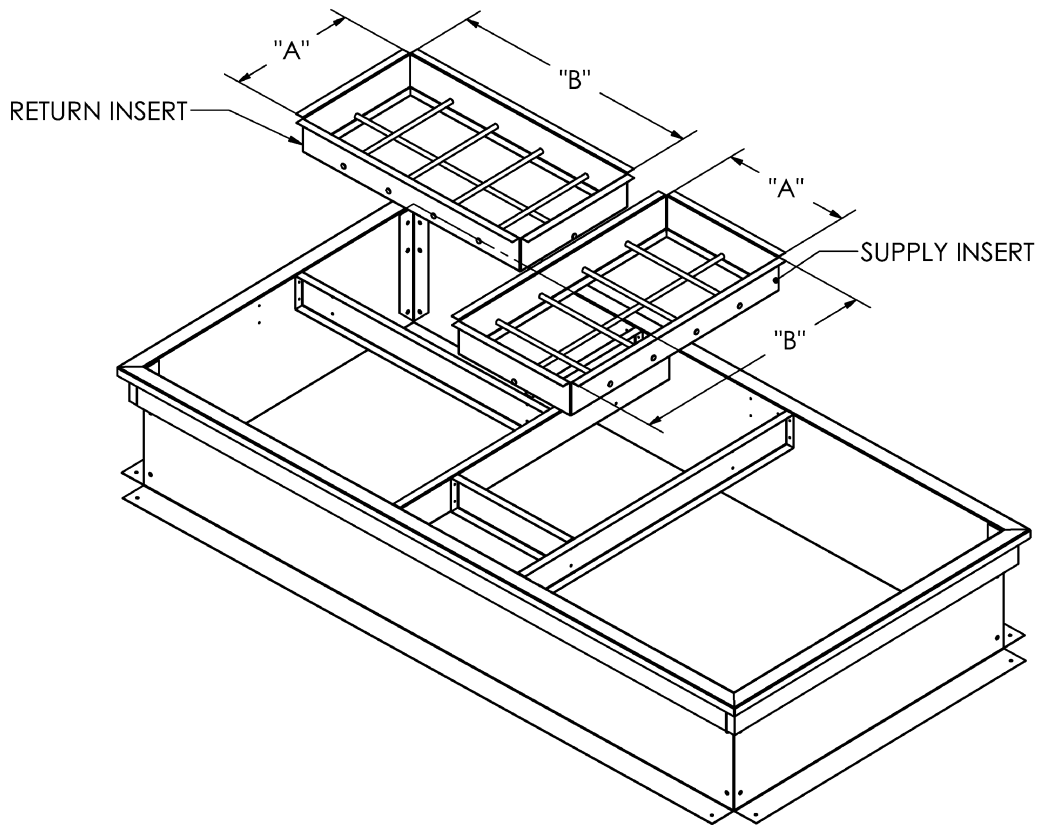

Cambridgeport

North 800-648-2872/Fax 978-462-9189
 South 877-648-2872/Fax 901-566-0035

**BURGLAR BAR INSERTS FOR LENNOX
 ROOFTOP UNITS**

LGA, LCA, LGC, LCC 036, 042, 048, 060 & 072

"L" Series A Box

FEATURES

- BURGLAR BAR INSERTS ARE FABRICATED OF 18 GA GALVANIZED STEEL AND 1/2" STEEL ROD
- ONE PIECE WELDED CONSTRUCTION
- FACTORY PAINTED
- DISTANCE BETWEEN STEEL RODS IS NOT GREATER THAN 6"

OPTIONS

- 5/8" STEEL ROD
- OPENINGS GREATER THAN 6 INCHES

INSERT	DIMENSIONS		CAS PART #
	"A"	"B"	
SUPPLY	15"	29"	1007827
RETURN	15"	29"	