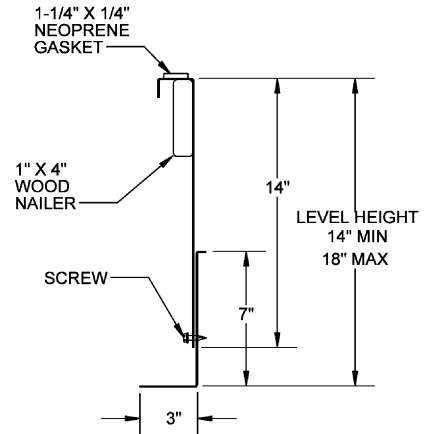

### FEATURES:

FULLY ADJUSTABLE HEIGHT AND PITCH  
 UP TO 7/8" PER FOOT LONG SIDE  
 UP TO 1-7/8" PER FOOT SHORT SIDE

MITERED TOP CORNERS

ROOF CURB IS FABRICATED OF HEAVY  
 GAUGE GALVANIZED STEEL

FULL PERIMETER WOOD NAILER

PRE-PUNCHED ASSEMBLY HOLES AND HARDWARE  
 INCLUDED FOR DUCT SUPPORT INSTALLATION

ROOF CURB IS SHIPPED KNOCKED DOWN

PART #	
LENNOX	C.A.S.
N/A	1007835