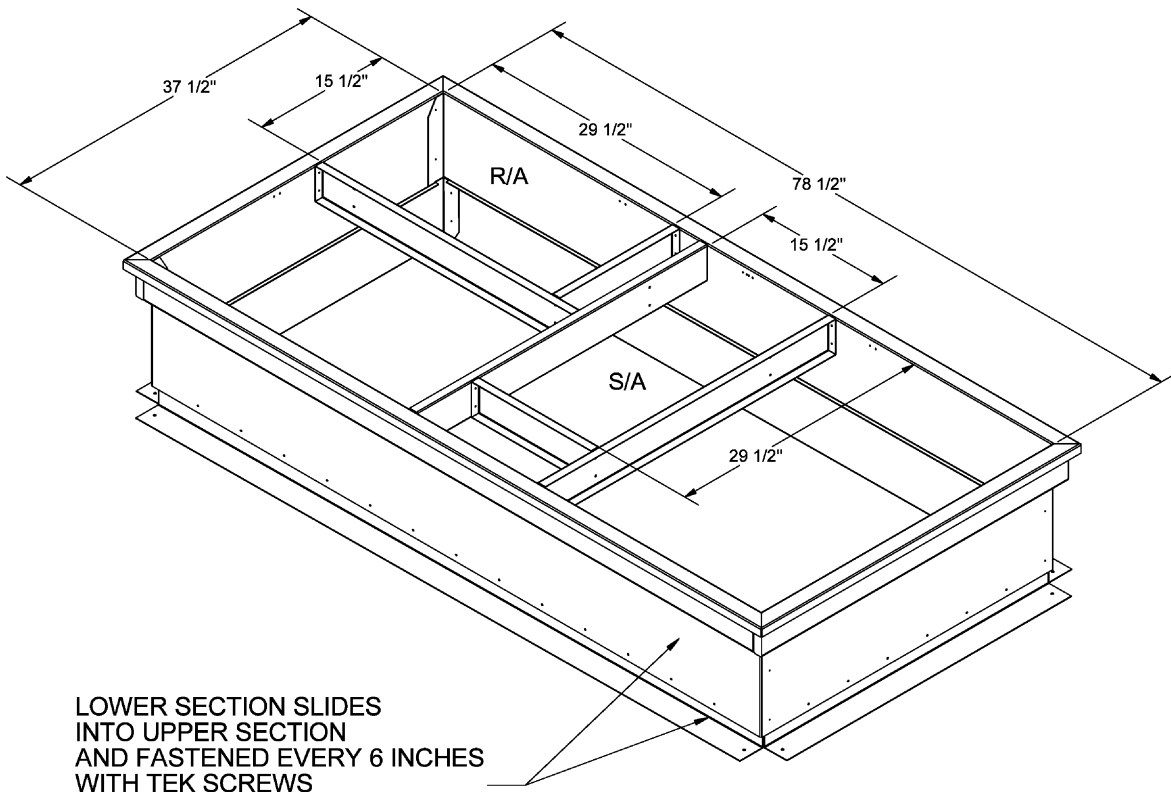

Cambridgeport

North 800-648-2872/Fax 978-462-9189
South 877-648-2872/Fax 901-566-0035

ADJUSTABLE SLOPE ROOF CURB FOR

LENNOX ROOFTOP UNITS

LGA, LCA, LGC, LCC 036, 042, 048, 060 & 072

"L" Series A Box

FEATURES:

FULLY ADJUSTABLE HEIGHT AND PITCH
UP TO 7/8" PER FOOT LONG SIDE
UP TO 1-7/8" PER FOOT SHORT SIDE

MITERED TOP CORNERS

ROOF CURB IS FABRICATED OF HEAVY
GAUGE GALVANIZED STEEL

FULL PERIMETER WOOD NAILER

PRE-PUNCHED ASSEMBLY HOLES AND HARDWARE
INCLUDED FOR DUCT SUPPORT INSTALLATION

ROOF CURB IS SHIPPED KNOCKED DOWN

PART #	
LENNOX	C.A.S.
N/A	1007835